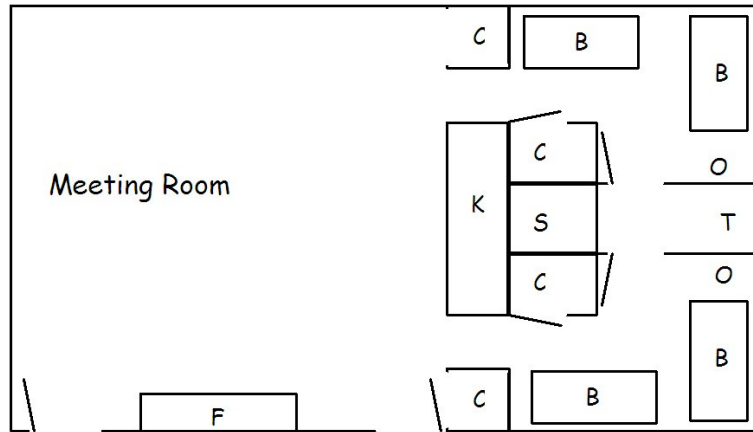

Retreats Facilities at Camp Wightman

Spicer Lodge

- Kitchenette with full-size refrigerator, stove/oven
- Meeting room
- 2 bedrooms, each with 2 beds
- Bathroom with shower and toilet
- Fireplace
- Spicer Lodge is not heated and is only available in the late spring or early fall
- Can be used in conjunction with Spicer Village cabins

Spicer Lodge Floorplan

- B = Bed C = Closet
 S = Shower K = Kitchenette
 T = Toilet F = Fireplace
 O = Sink