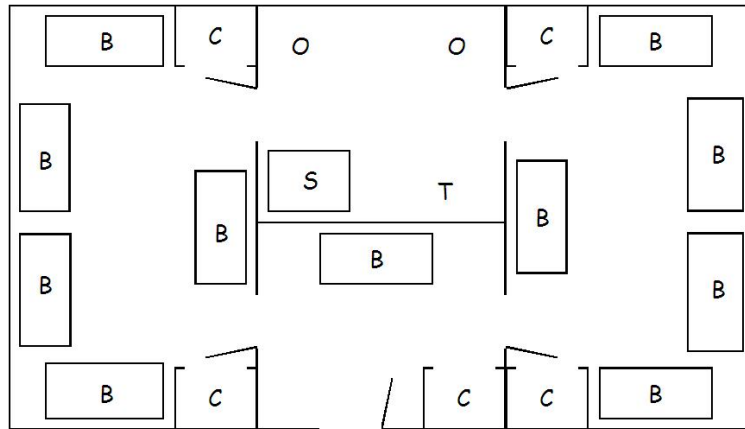

Retreats Facilities at Camp Wightman

Cabin Village

- 11 cots per cabin
- Bathroom in each cabin with shower, toilet, two sinks, hot water
- Kitchenette in lodge with full-size refrigerator, stove/oven
- Meeting room in lodge
- 2 bedrooms and bathroom in each lodge
- Campfire Circle in each village
- Total cots per village — 48
- All cabins are virtually identical
- Cabins are not heated and are only available in the late spring or early fall

B = Bed
S = Shower
T = Toilet
O = Sink
C = Closet