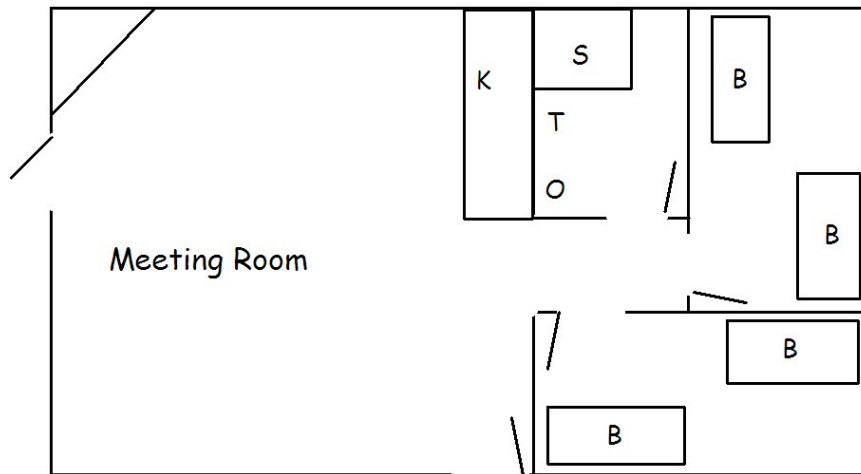

## Clark Lodge

- Kitchenette with full-size refrigerator, stove/oven
- Meeting room
- 2 bedrooms, each with 4 beds (2 sets of bunkbeds)
- Bathroom with toilet, sink, shower
- Clark Lodge is heated and is available throughout the winter
- Can be used in conjunction with Clark Village cabins (which are not heated)

Clark Lodge Floorplan

B = Bed                      C = Closet  
 S = Shower                K = Kitchenette  
 T = Toilet  
 O = Sink