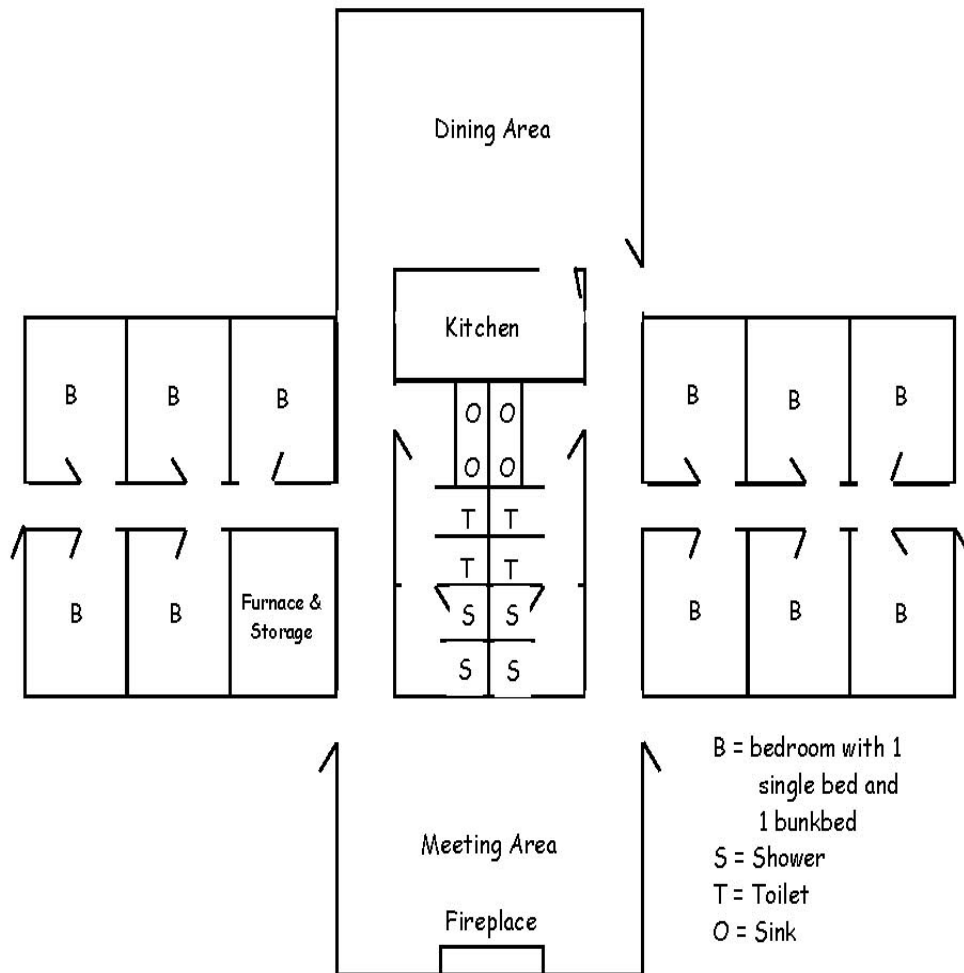

# CATHCART RETREAT CENTER

- 11 bedrooms, 3 beds each (one twin, one set of bunk beds)
- 2 bathrooms, each with two showers, two toilets, two sinks
- Fully equipped kitchen, including dishwasher, microwave, stove/oven
- Coffeemaker
- Living room (meeting room) with fireplace
- Large dining room (activity room)
- Level access, loading and unloading easy
- Parking nearby
- Total beds — 33

CATHCART RETREAT CENTER